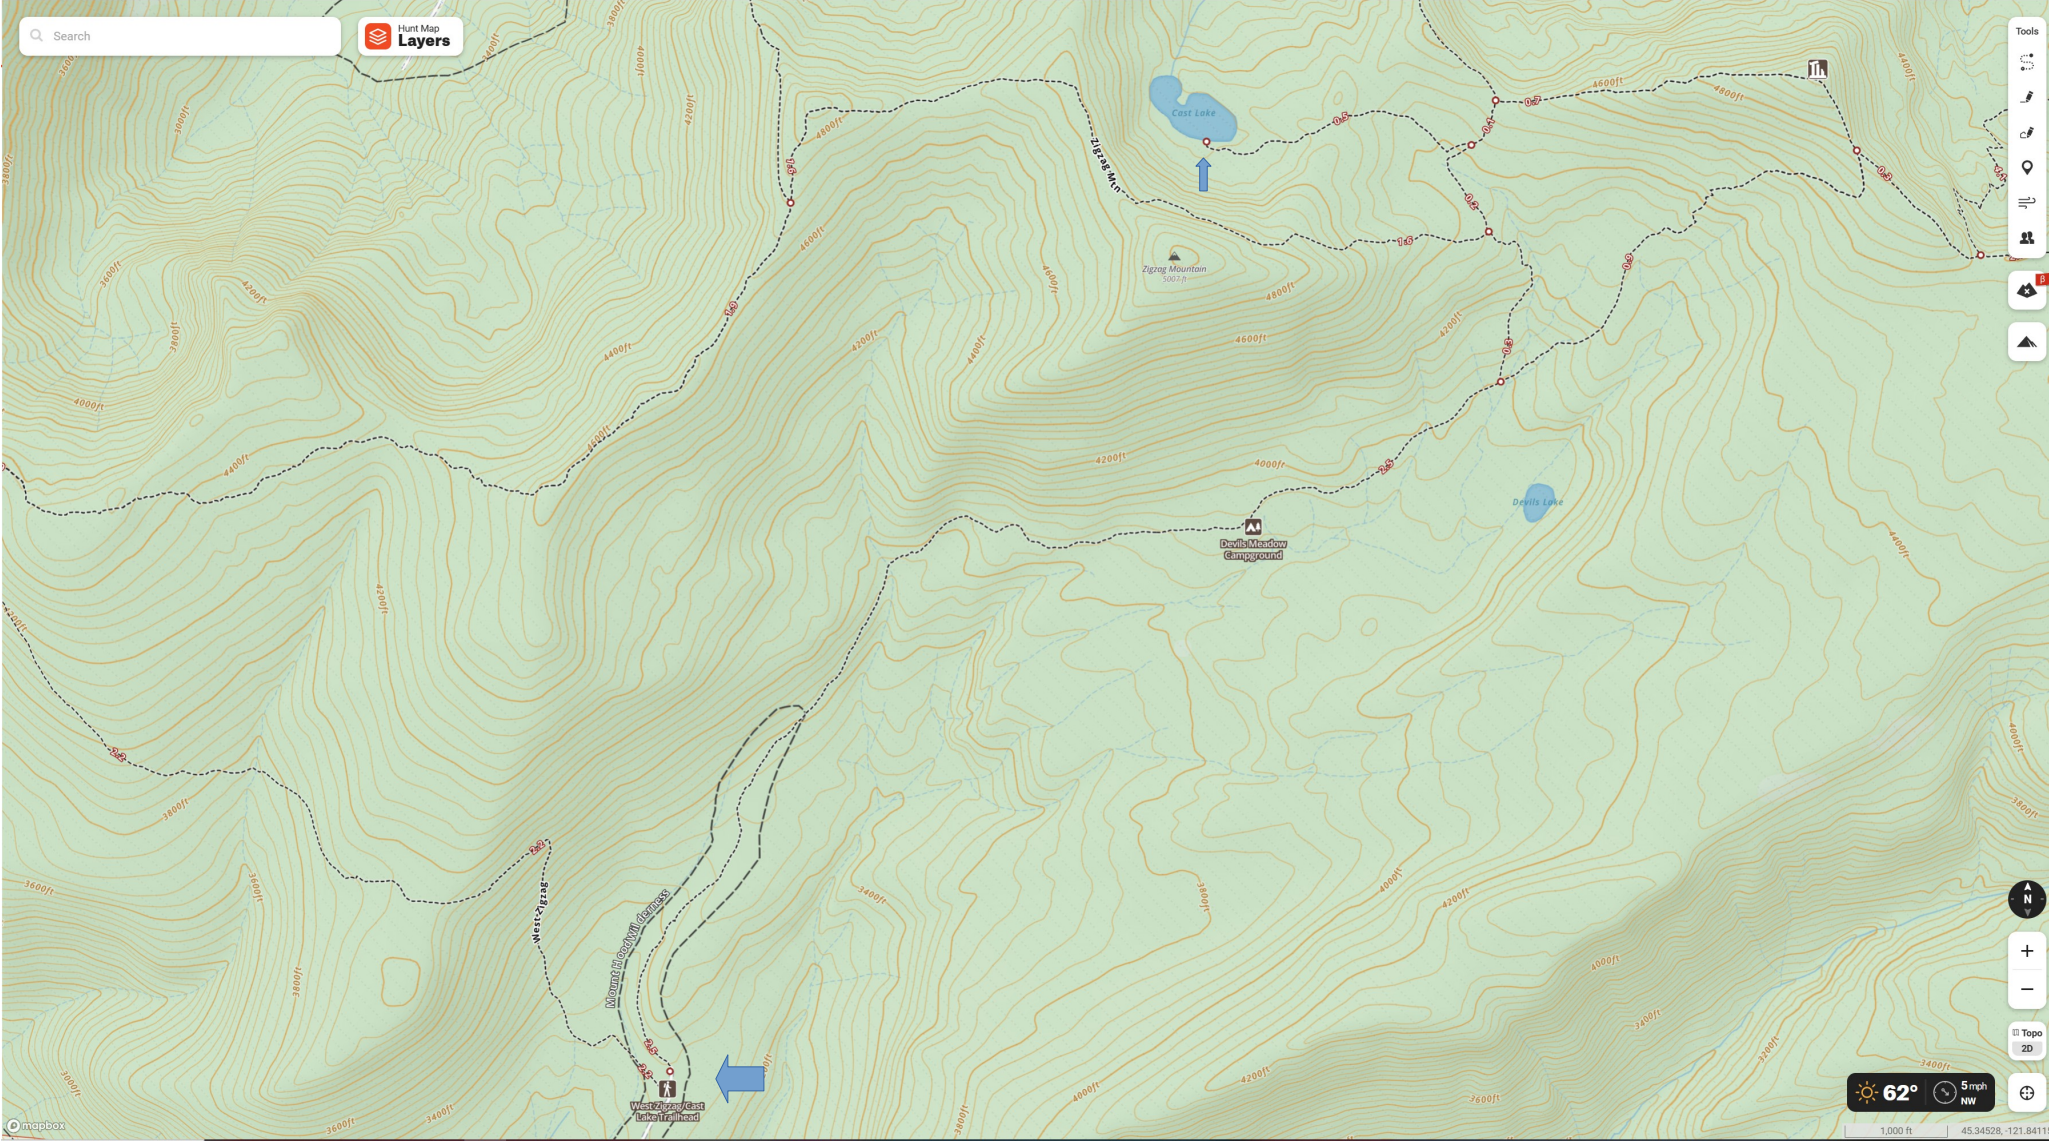

Search

62° 5 mph NW

1,000 ft 45.34528, -121.84115

mapbox

Zigzag Mountain  
5007 ft

Devils Meadow  
Campground

Cost Lake

Devils Lake

Mount Howell  
Transect

West Zigzag  
Crest